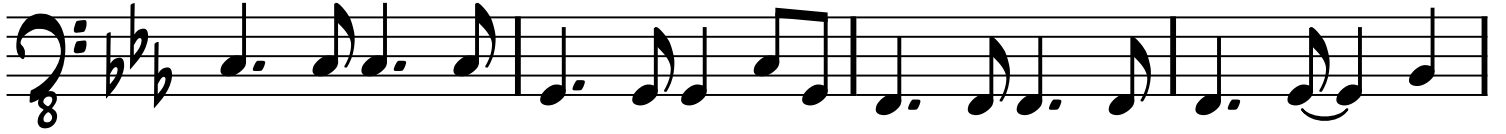

How Long

Bass

SOLO DRUMS IN

KEYS IN

VOCAL

CHORUS

To Coda

GUITAR SOLO