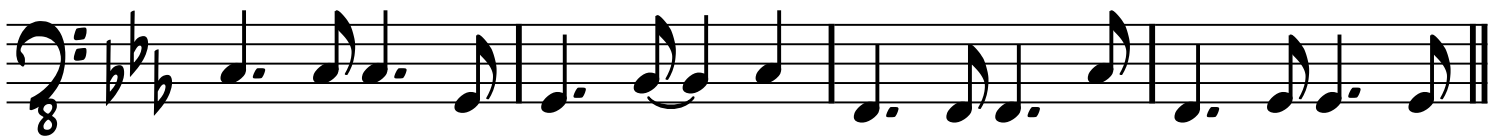

How Long

Bass

SOLO DRUMS IN

KEYS IN

VOCAL

CHORUS

To Coda

GUITAR SOLO